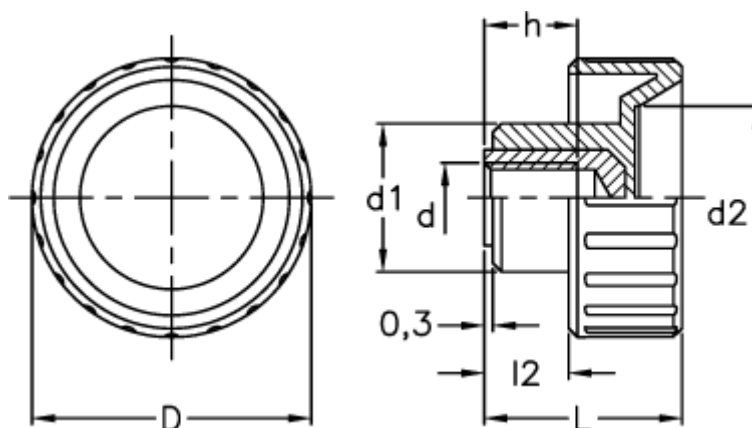

Data Sheet

Article number: 2302006521

Description: E+G Fluted grip knob
BT.20 B-M5

Measures

d	= 20
d1	= 12
d2	= 11
d 6H	= M5
h	= 6
L	= 16.0
l2	= 6.0